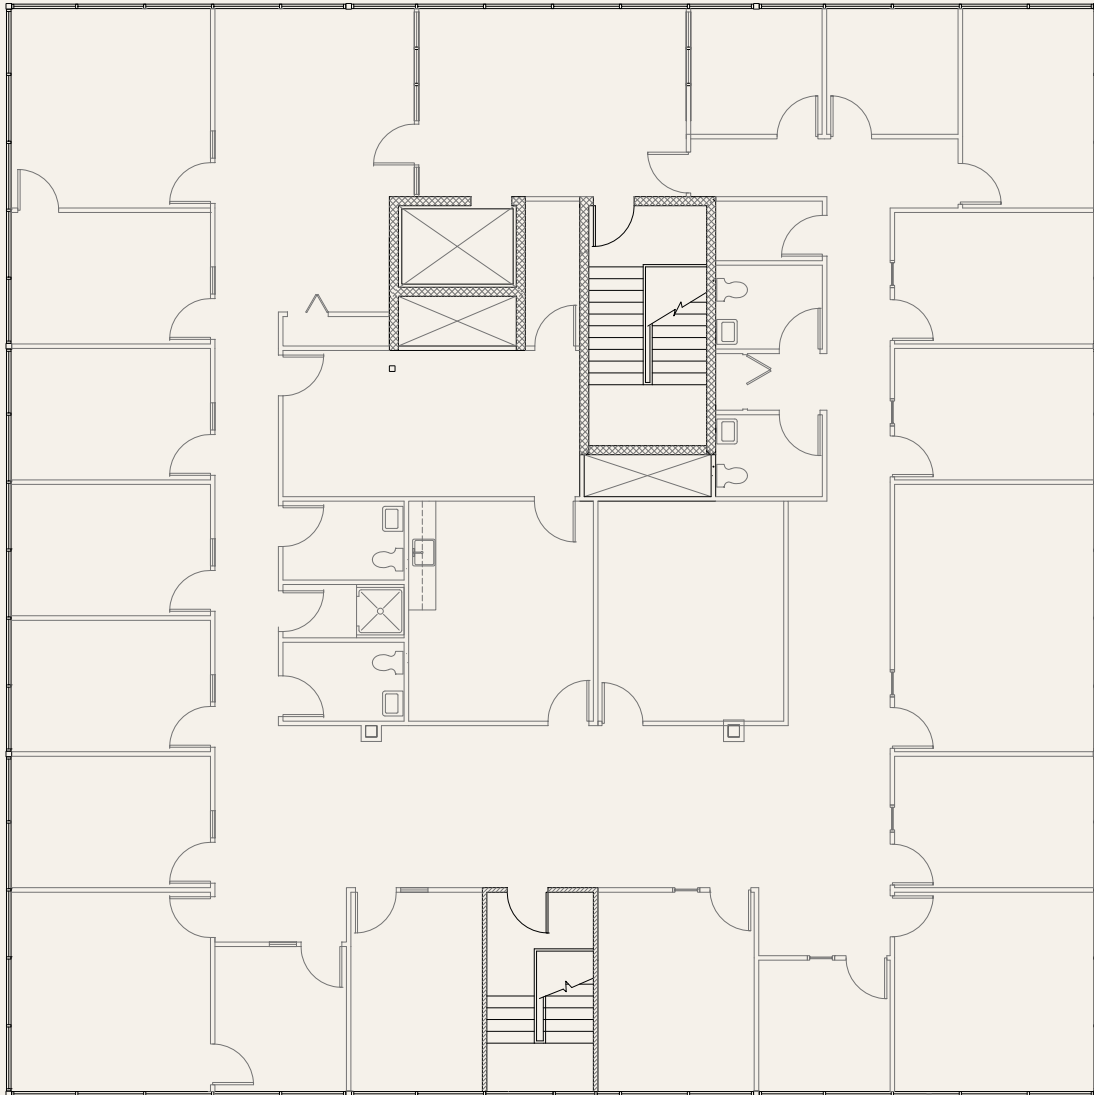

PEARL EAST BUSINESS PARK

4840 PEARL EAST CIRCLE SUITE 300W : BOULDER, CO 80301

 BUILDING LOCATION

Chad Henry
chenry@wwreynolds.com

Nate Litsey
nate@wwreynolds.com

THE *W.W. Reynolds* COMPANIES

1800 Broadway, Suite 210
Boulder, CO 80302
P. 303.442.8687
F. 303.442.8757

WWW.WWREYNOLDS.COM

PEARL EAST BUSINESS PARK

4840 PEARL EAST CIRCLE SUITE 300W : BOULDER, CO 80301

- 6,585 Square Feet
- \$14.00 NNN
- Available immediately
- Xceligent#: 856861

Chad Henry
chenry@wwreynolds.com