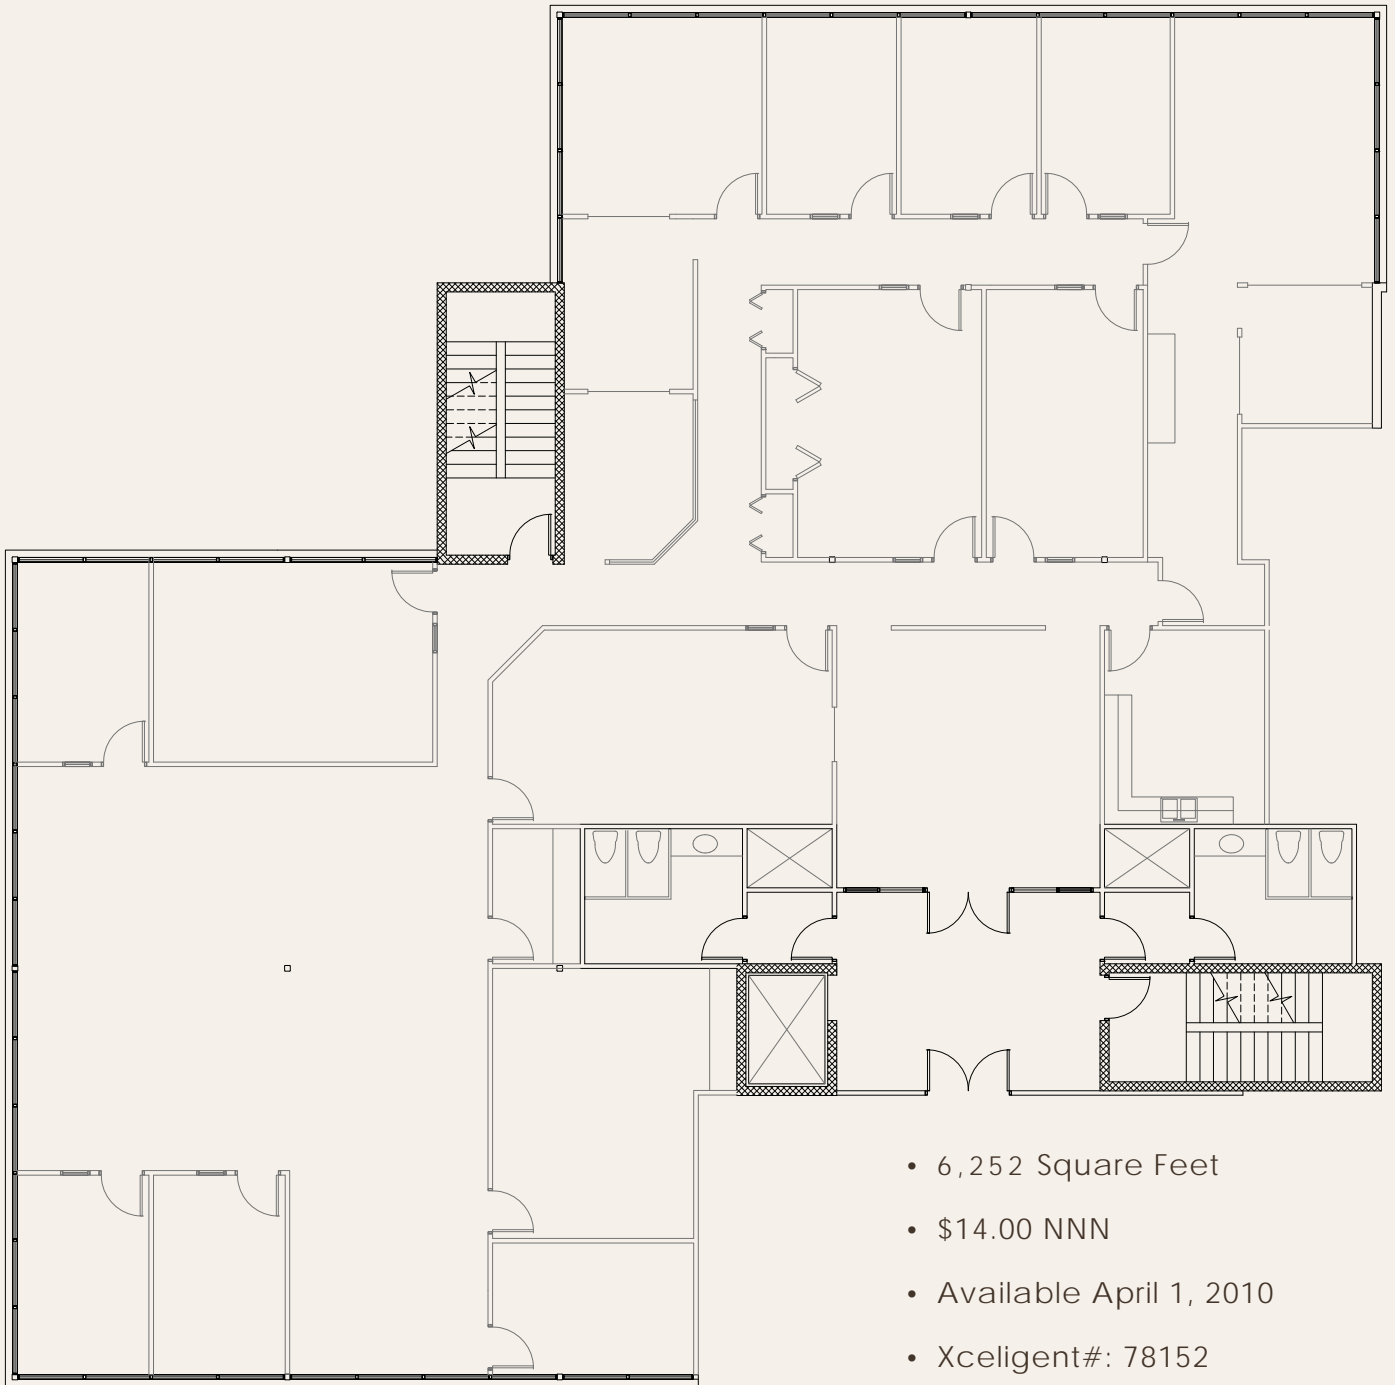

1800 Broadway, Suite 210

Boulder, CO 80302

P. 303.442.8687

F. 303.442.8757

WWW.WWREYNOLDS.COM

PEARL EAST BUSINESS PARK

4845 PEARL EAST CIRCLE SUITE 201 : BOULDER, CO 80301

- 6,252 Square Feet
- \$14.00 NNN
- Available April 1, 2010
- Xceligent#: 78152