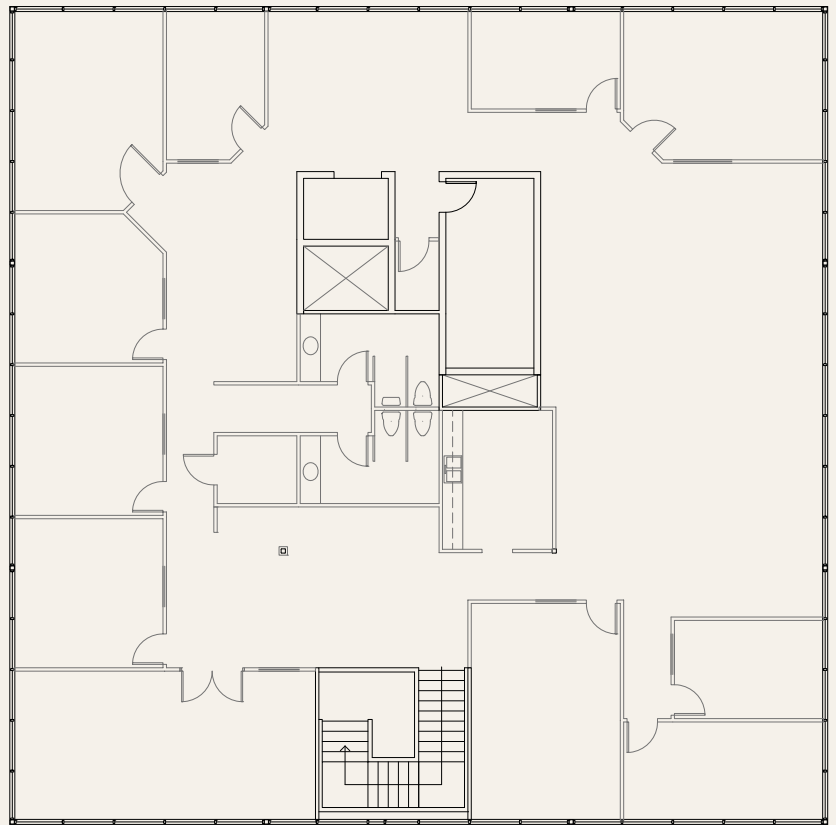

PEARL EAST BUSINESS PARK

4888 PEARL EAST CIRCLE SUITE 300W : BOULDER, CO 80301

 BUILDING LOCATION

Chad Henry
chenry@wwreynolds.com

Nate Litsey
nate@wwreynolds.com

THE *W.W. Reynolds* COMPANIES

1800 Broadway, Suite 210
Boulder, CO 80302
P. 303.442.8687
F. 303.442.8757

WWW.WWREYNOLDS.COM

PEARL EAST BUSINESS PARK

4888 PEARL EAST CIRCLE SUITE 300W : BOULDER, CO 80301

West Tower Second Floor

West Tower Third Floor

- 10,299 Square Feet
- \$13.00 NNN
- Available June 1, 2010
- Xceligent#: