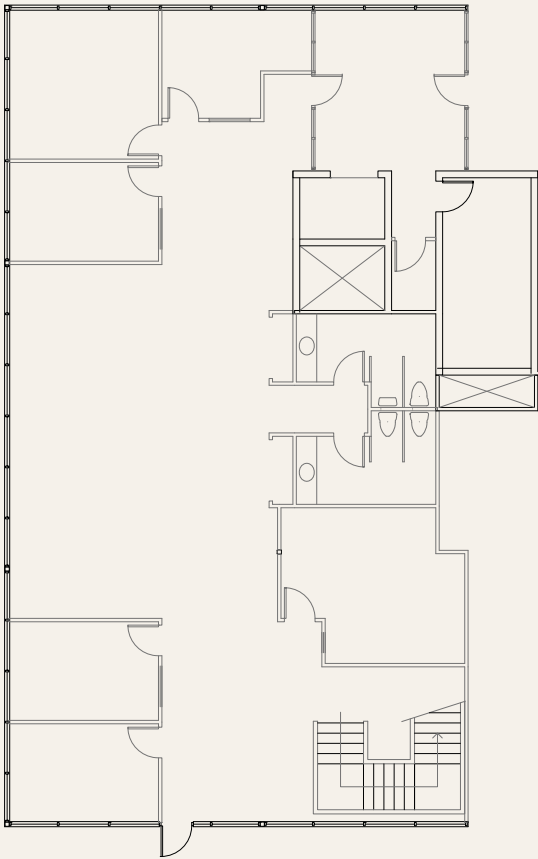

PEARL EAST BUSINESS PARK

4888 PEARL EAST CIRCLE SUITE 300W : BOULDER, CO 80301

 BUILDING LOCATION

Chad Henry
chenry@wwreynolds.com

Nate Litsey
nate@wwreynolds.com

THE *W.W. Reynolds* COMPANIES

1800 Broadway, Suite 210
Boulder, CO 80302
P. 303.442.8687
F. 303.442.8757

WWW.WWREYNOLDS.COM

PEARL EAST BUSINESS PARK

4888 PEARL EAST CIRCLE SUITE 300W : BOULDER, CO 80301

West Tower Second Floor

West Tower Third Floor

- 10,299 Square Feet
- \$13.00 NNN
- Available June 1, 2010
- Xceligent#: