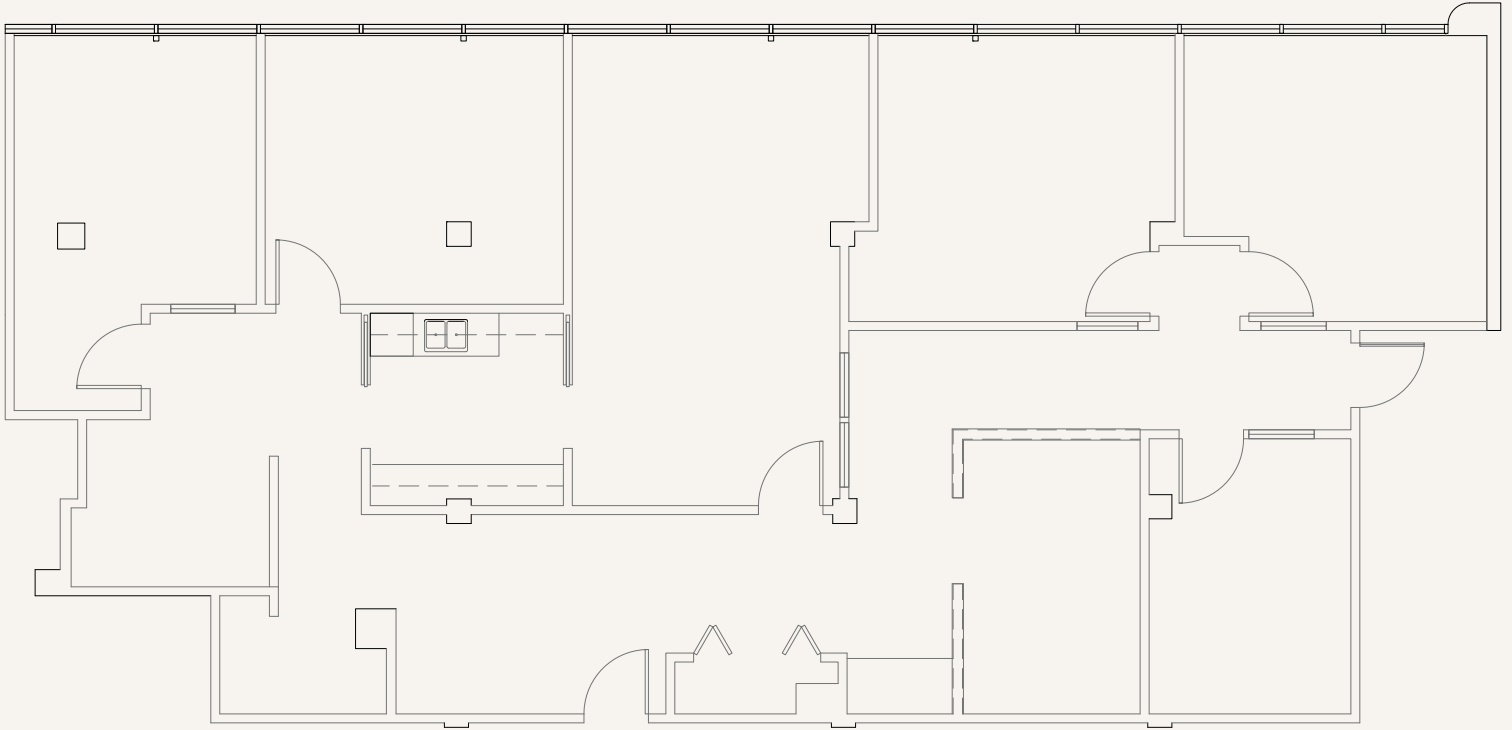

1300 WALNUT

1300 WALNUT STREET SUITE 200 : BOULDER, CO 80302

 BUILDING & SUITE LOCATION

Chad Henry
chenry@wwreynolds.com

Nate Litsey
nate@wwreynolds.com

THE *W.W. Reynolds* COMPANIES

1800 Broadway, Suite 210
Boulder, CO 80302
P. 303.442.8687
F. 303.442.8757

WWW.WWREYNOLDS.COM

ONE BOULDER PLAZA

1300 WALNUT STREET SUITE 200 : BOULDER, CO 80302

- 2,411 Square Feet
- \$18.00 NNN
- Available January 1, 2010
- Xceligent#: 429777

Chad Henry
chenry@wwreynolds.com

Nate Litsey
nate@wwreynolds.com