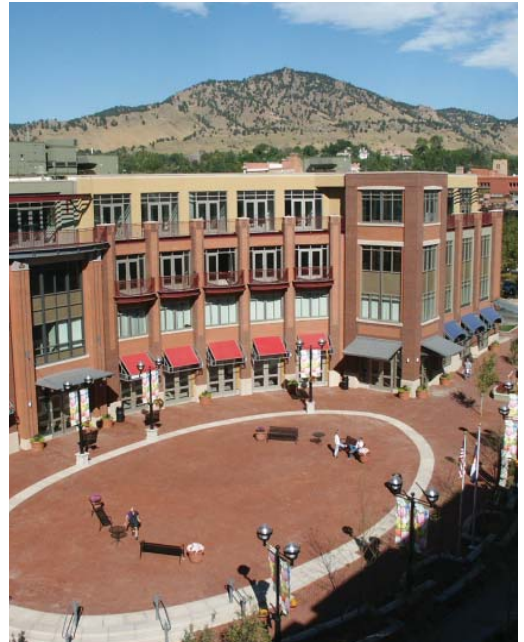

1300 WALNUT

1300 WALNUT STREET SUITE 200 : BOULDER, CO 80302

 BUILDING & SUITE LOCATION

Chad Henry
chenry@wwreynolds.com

Nate Litsey
nate@wwreynolds.com

THE *W.W. Reynolds* COMPANIES

1800 Broadway, Suite 210
Boulder, CO 80302
P. 303.442.8687
F. 303.442.8757

WWW.WWREYNOLDS.COM

ONE BOULDER PLAZA

1300 WALNUT STREET SUITE 200 : BOULDER, CO 80302

- 2,411 Square Feet
- \$18.00 NNN
- Available January 1, 2010
- Xceligent#: 429777

Chad Henry
chenry@wwreynolds.com

Nate Litsey
nate@wwreynolds.com