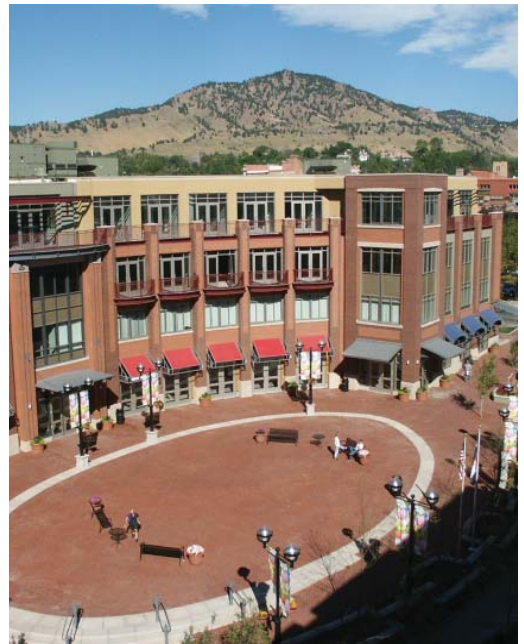

1300 WALNUT

1300 WALNUT STREET SUITE 100 : BOULDER, CO 80302

 BUILDING & SUITE LOCATION

Chad Henry
chenry@wwreynolds.com

Nate Litsey
nate@wwreynolds.com

THE *W.W. Reynolds* COMPANIES

1800 Broadway, Suite 210
Boulder, CO 80302
P. 303.442.8687
F. 303.442.8757

WWW.WWREYNOLDS.COM

ONE BOULDER PLAZA

1300 WALNUT STREET SUITE 100 : BOULDER, CO 80302

- 4,575 Square Feet
- \$18.00 NNN
- Available January 1, 2010
- Xceligent#: 429777

Chad Henry
chenry@wwreynolds.com

Nate Litsey
nate@wwreynolds.com