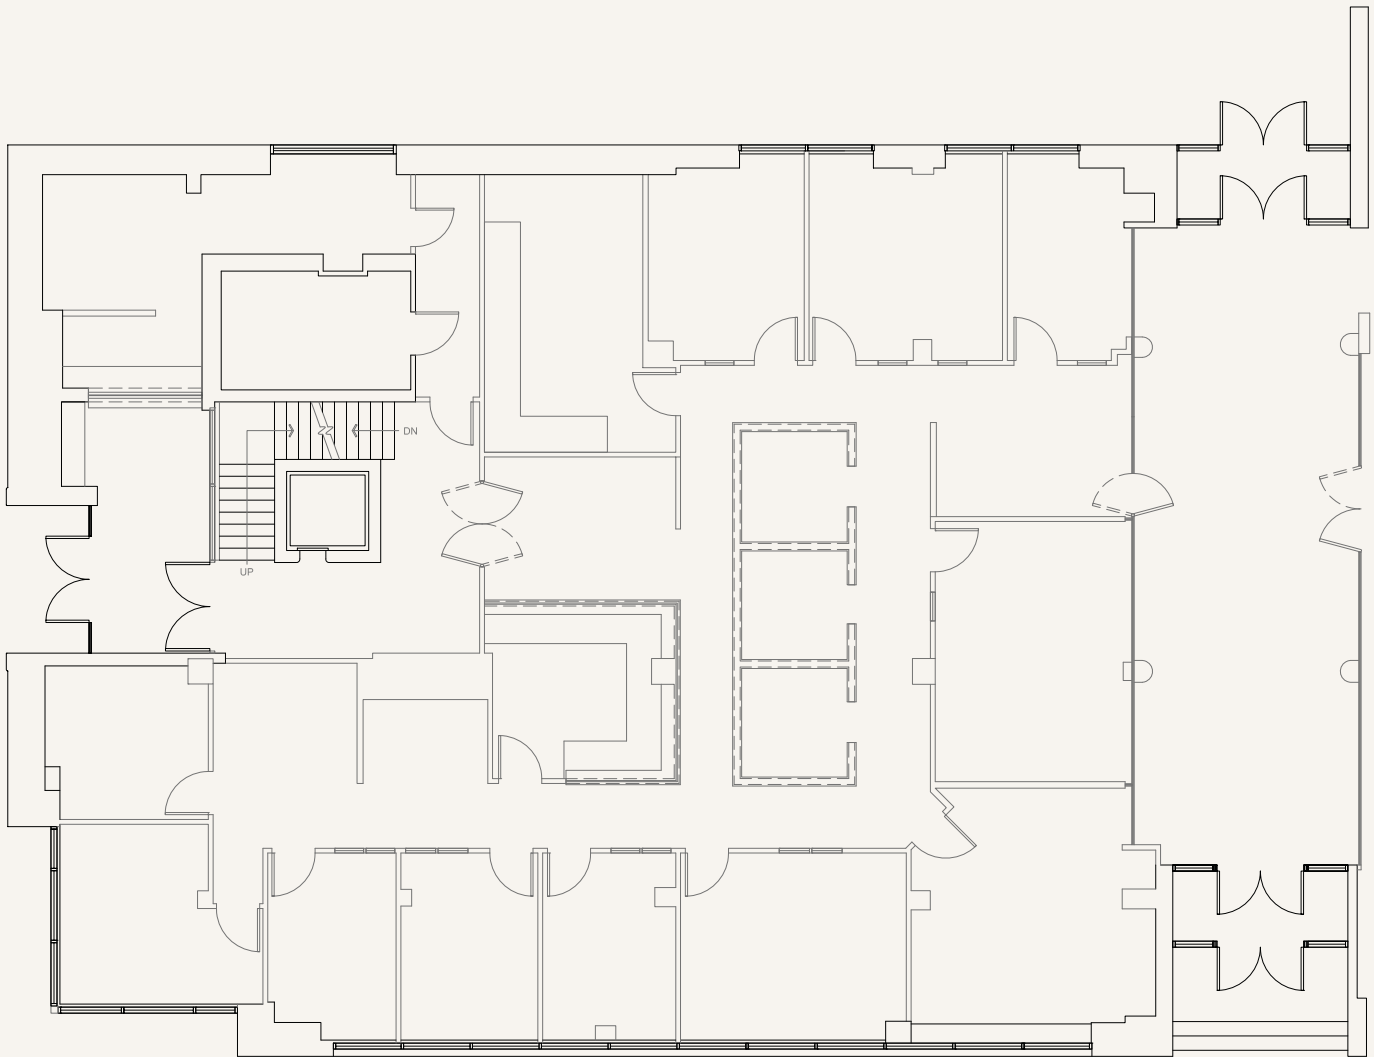

1300 WALNUT

1300 WALNUT STREET SUITE 100 : BOULDER, CO 80302

 BUILDING & SUITE LOCATION

Chad Henry
chenry@wwreynolds.com

Nate Litsey
nate@wwreynolds.com

THE *W.W. Reynolds* COMPANIES

1800 Broadway, Suite 210
Boulder, CO 80302
P. 303.442.8687
F. 303.442.8757

WWW.WWREYNOLDS.COM

ONE BOULDER PLAZA

1300 WALNUT STREET SUITE 100 : BOULDER, CO 80302

- 4,575 Square Feet
- \$18.00 NNN
- Available January 1, 2010
- Xceligent#: 429777

Chad Henry
chenry@wwreynolds.com

Nate Litsey
nate@wwreynolds.com