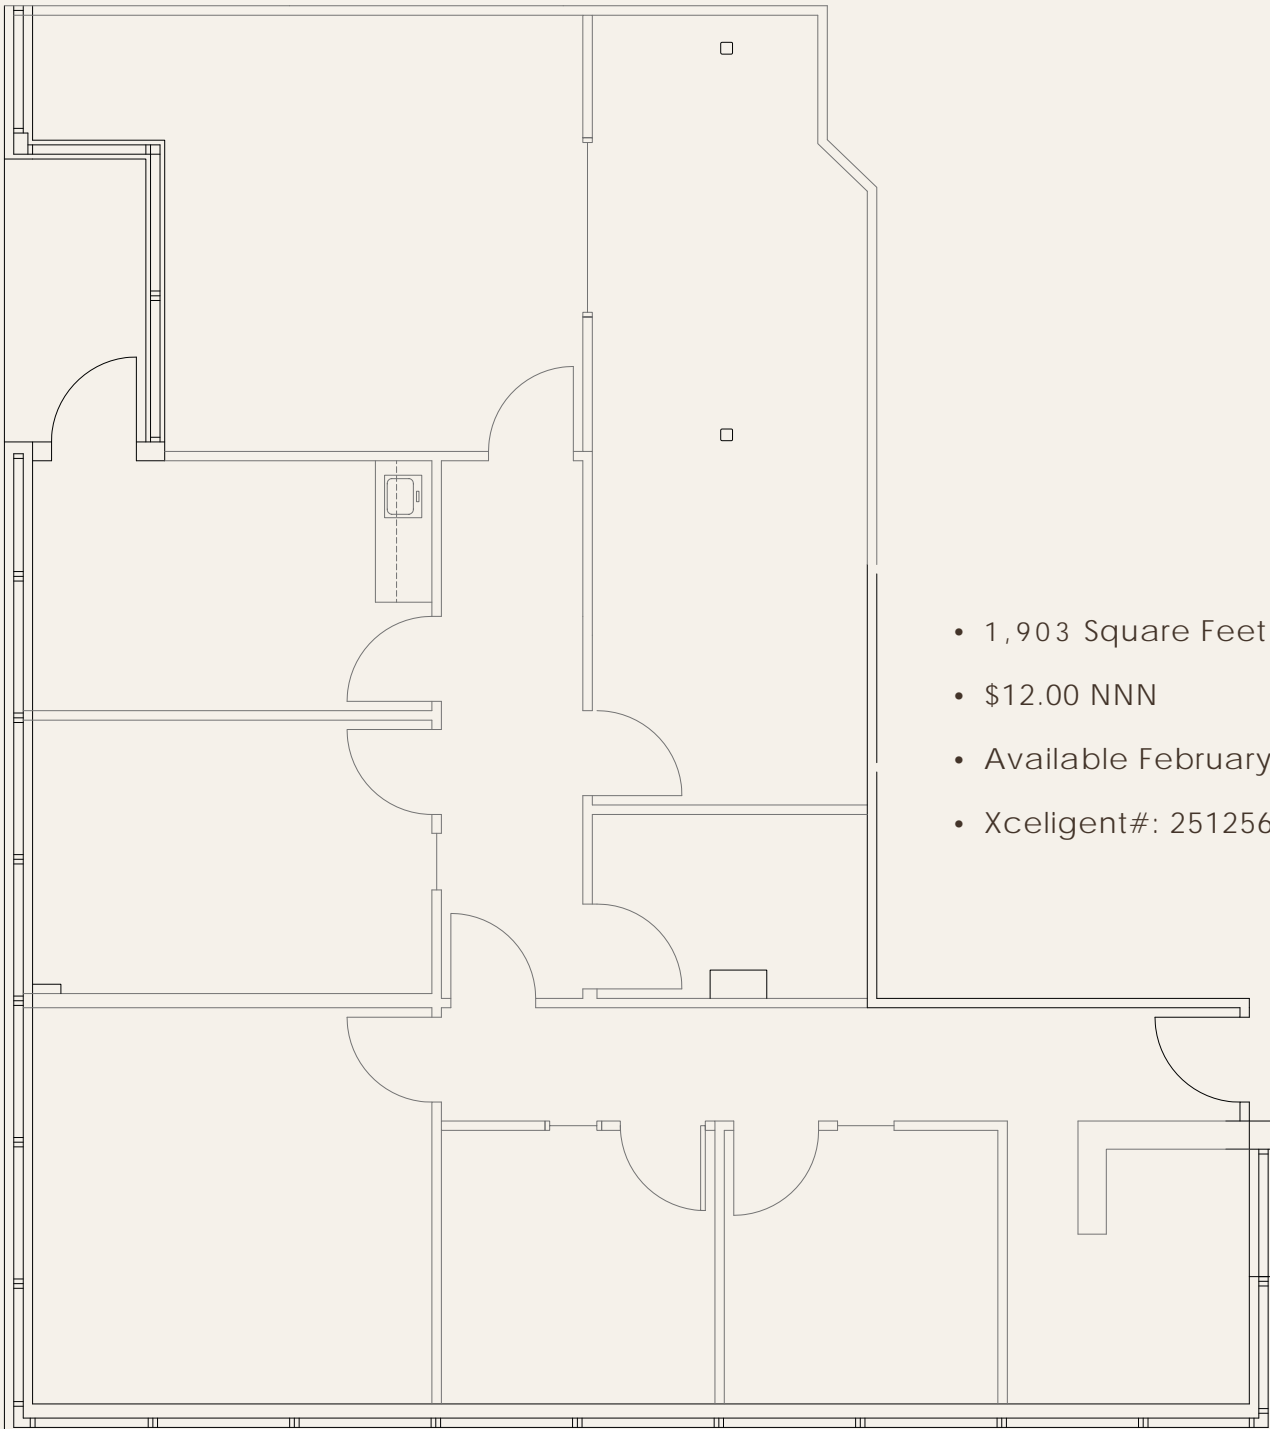

1800 Broadway, Suite 210

Boulder, CO 80302

P. 303.442.8687

F. 303.442.8757

WWW.WWREYNOLDS.COM

PEARL EAST BUSINESS PARK

4909 PEARL EAST CIRCLE, SUITE 100 : BOULDER, CO 80301

- 1,903 Square Feet
- \$12.00 NNN
- Available February 1, 2010
- Xceligent#: 251256