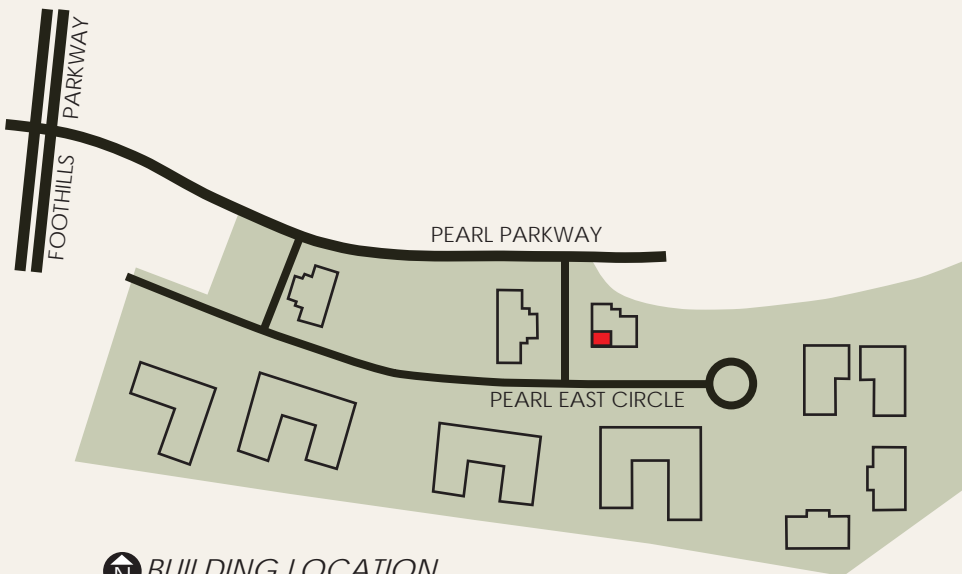

PEARL EAST BUSINESS PARK

4909 PEARL EAST CIRCLE, SUITE 100 : BOULDER, CO 80301

 BUILDING LOCATION

Chad Henry

chenry@wwreynolds.com

Nate Litsey

nate@wwreynolds.com

THE *W.W. Reynolds* COMPANIES

1800 Broadway, Suite 210

Boulder, CO 80302

P. 303.442.8687

F. 303.442.8757

WWW.WWREYNOLDS.COM

PEARL EAST BUSINESS PARK

4909 PEARL EAST CIRCLE, SUITE 100 : BOULDER, CO 80301

- 1,903 Square Feet
- \$12.00 NNN
- Available February 1, 2010
- Xceligent#: 251256