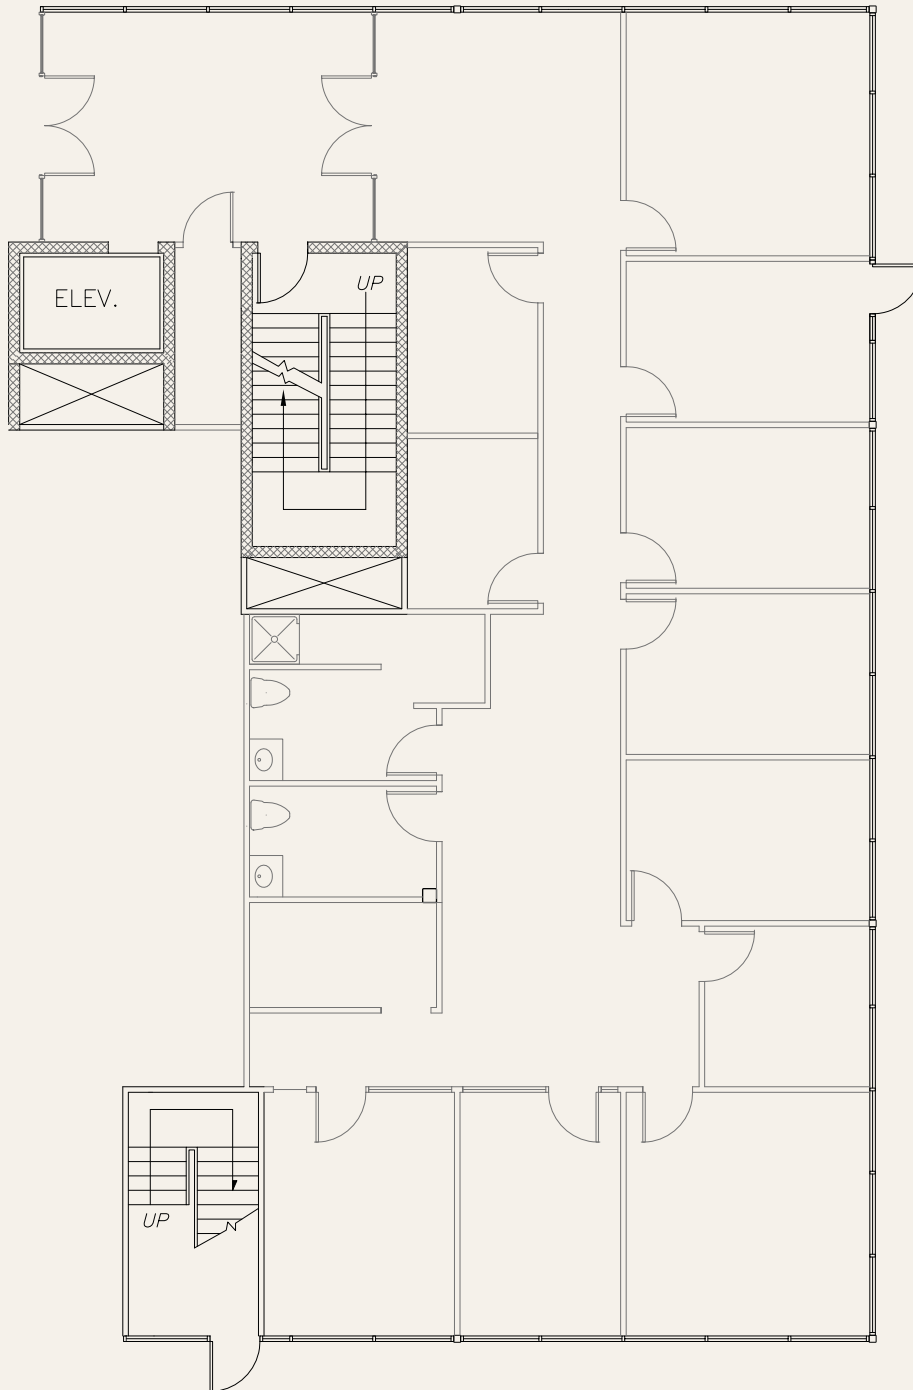

1800 Broadway, Suite 210

Boulder, CO 80302

P. 303.442.8687

F. 303.442.8757

WWW.WWREYNOLDS.COM

PEARL EAST BUSINESS PARK

4840 PEARL EAST CIRCLE SUITE 201W : BOULDER, CO 80301

- 3,139 Square Feet
- \$14.00 NNN
- Available immediately
- Xceligent#: 856861